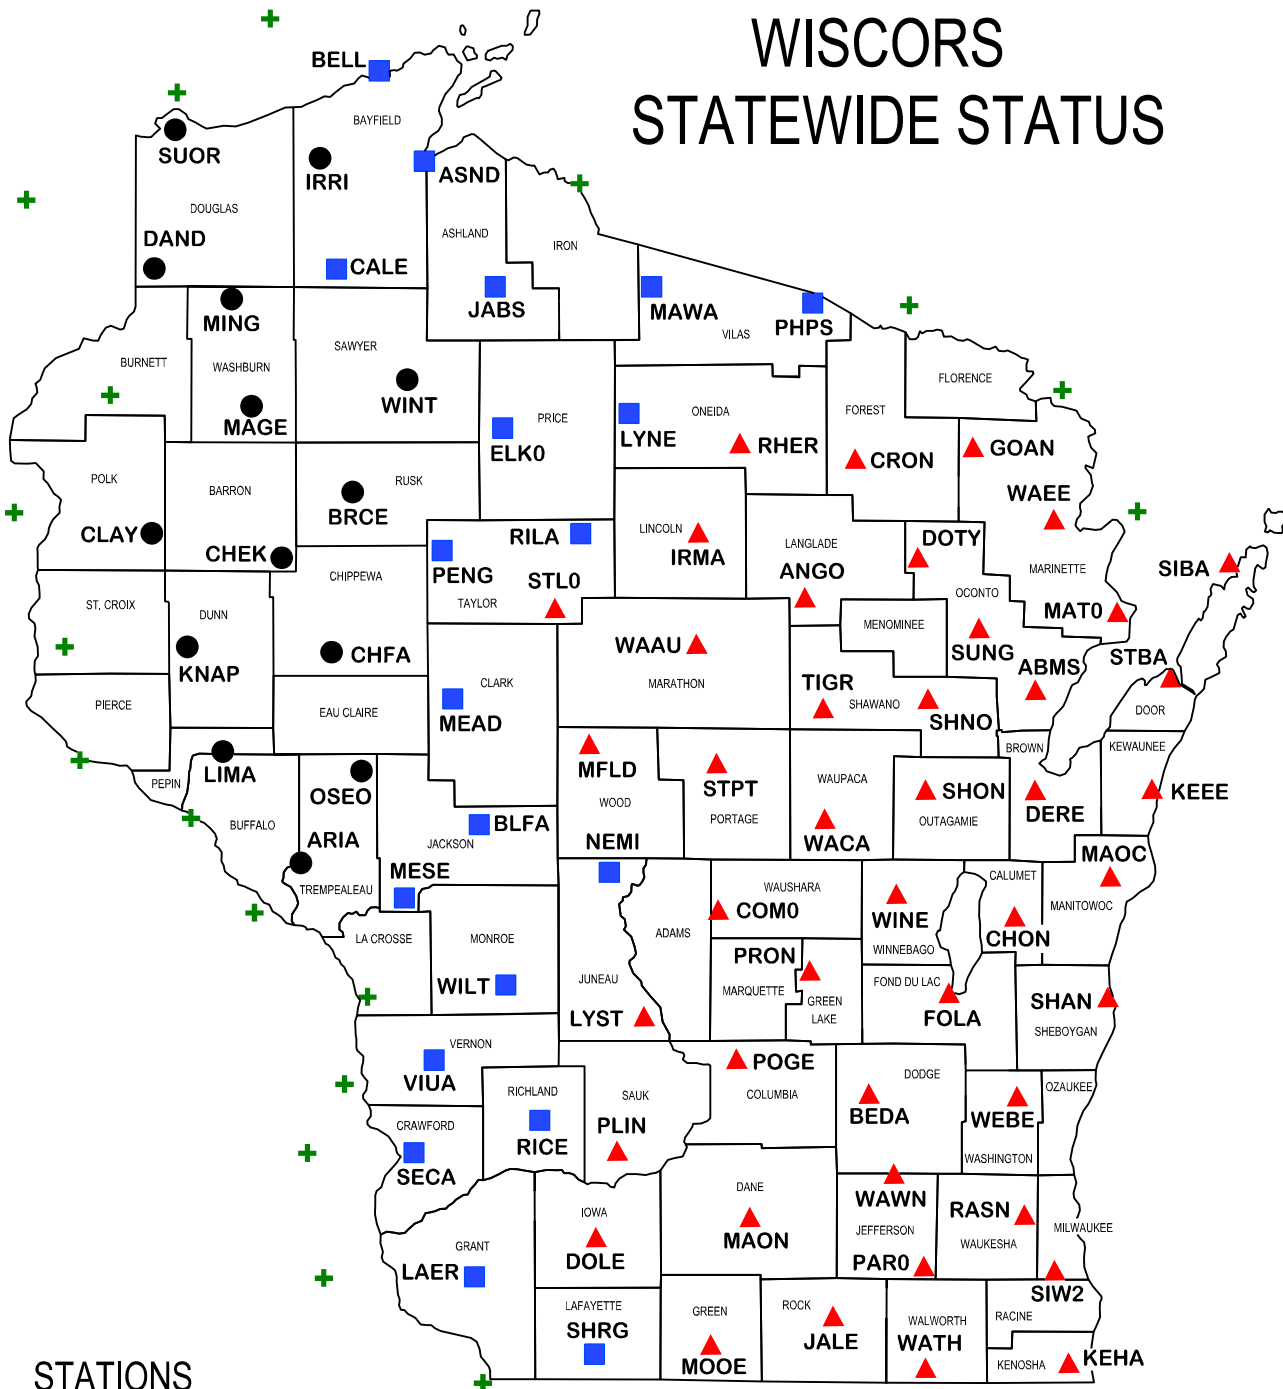

# WISCORS STATEWIDE STATUS

## STATIONS

- ▲ CURRENTLY IN WISCORS NETWORK
- TO BE ADDED TO WISCORS NETWORK IN 2012
- NOT YET CONSTRUCTED
- + BUILT BY OTHER AGENCIES